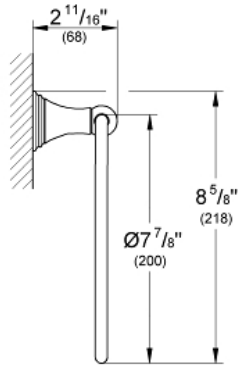

GENEVA
Towel Ring
MODEL # 40151000

Pure Freude
an Wasser

GROHE

Product Description:
GENEVA
Towel Ring

Standard Specification:

- GROHE StarLight chrome finish

Applicable Codes & Standards:

- Energy Policy Act of 1992
- ASME A112.18.1/CSA B125.1